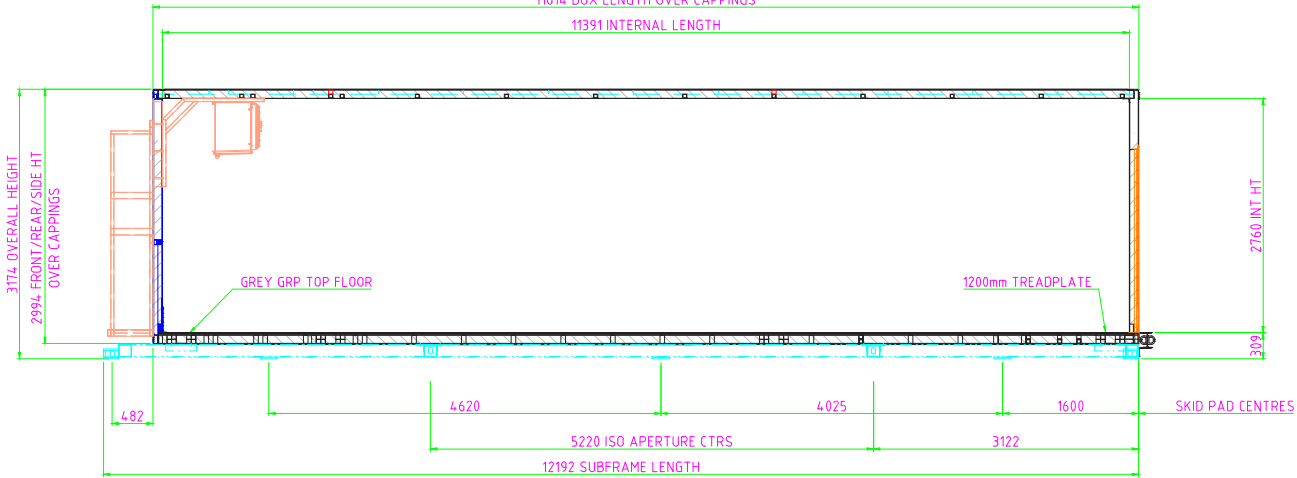

ISO APERTURES TO PROTRUDE PAST OUTER CAPPINGS 20mm
 PLAN VIEW OF ASSEMBLED BOX
 11614 BOX LENGTH OVER CAPPINGS

SIDE VIEW OF ASSEMBLED BOX
 (R/H SIDE SHOWN +50mm ON L/H SIDE)

REAR VIEW OF ASSEMBLED BOX

MODEL: CS31
 Capacity: 31 pallets
 Temperature Range: -26°C to +26°C