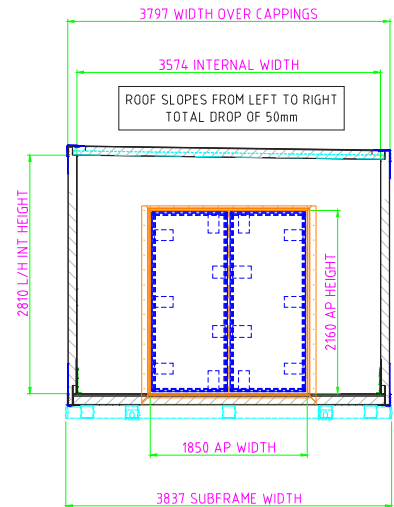

ISO APERTURES TO PROTRUDE PAST OUTER CAPPINGS 20mm
 PLAN VIEW OF ASSEMBLED BOX
 11614 BOX LENGTH OVER CAPPINGS

SIDE VIEW OF ASSEMBLED BOX
 (R/H SIDE SHOWN +50mm ON L/H SIDE)

REAR VIEW OF ASSEMBLED BOX

MODEL: CS31
 Capacity: 31 pallets
 Temperature Range: -26°C to +26°C