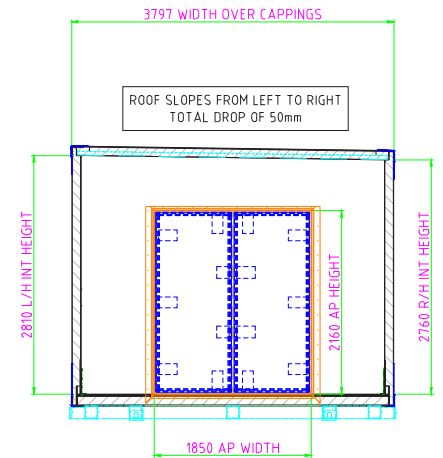

PLAN VIEW OF ASSEMBLED BOX

REAR VIEW OF ASSEMBLED BOX

MODEL: CS37
 Capacity: 37 pallets
 Temperature Range: -26°C to +26°C