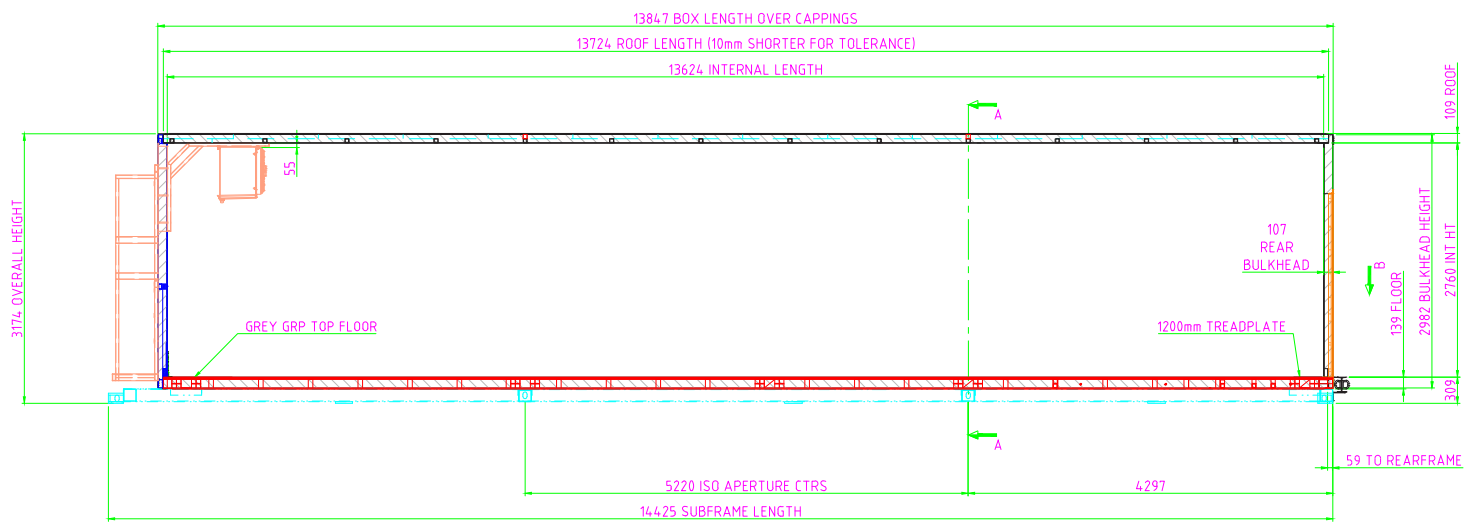

PLAN VIEW OF ASSEMBLED BOX

REAR VIEW OF ASSEMBLED BOX

MODEL: CS37
 Capacity: 37 pallets
 Temperature Range: -26°C to +26°C