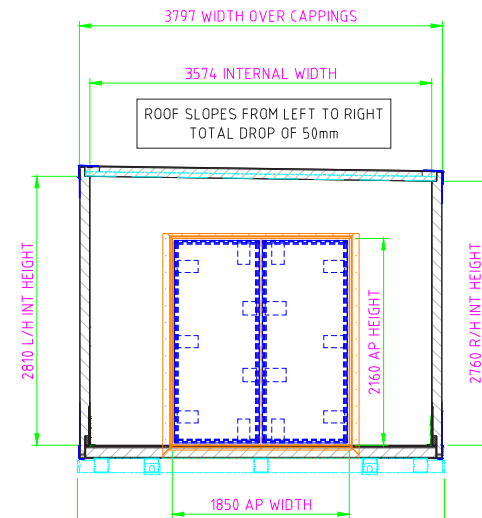

PLAN VIEW OF ASSEMBLED BOX

MODEL: CS22  
Capacity: 22 pallets  
Temperature Range: -26°C to +26°C

**BLUECUBE  
COLD STORES**  
PERFECTLY TAILORED...

**GIVE US A CALL 0333 320 2620**