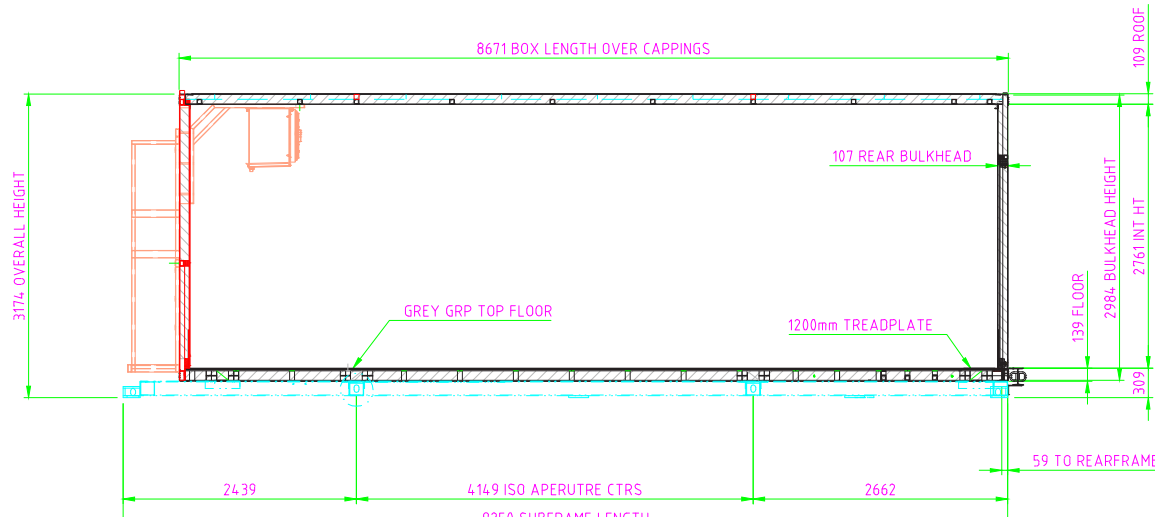

PLAN VIEW OF ASSEMBLED BOX

MODEL: CS22  
Capacity: 22 pallets  
Temperature Range: -26°C to +26°C

**BLUECUBE  
COLD STORES**  
PERFECTLY TAILORED...

**GIVE US A CALL 0333 320 2620**