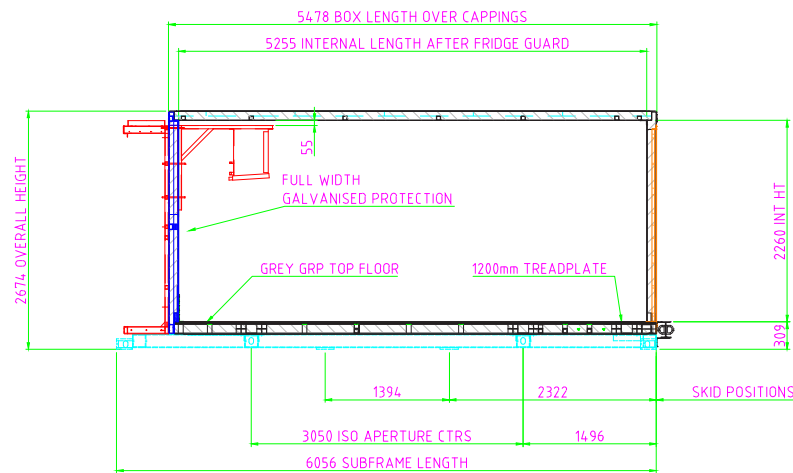

PLAN VIEW OF ASSEMBLED BOX

REAR VIEW OF ASSEMBLED BOX

SIDE VIEW OF ASSEMBLED BOX  
(R/H SIDE SHOWN +50mm ON L/H SIDE)

MODEL: CS14  
Capacity: 14 pallets  
Temperature Range: -26°C to +26°C

**BLUECUBE  
COLD STORES**  
PERFECTLY TAILORED...