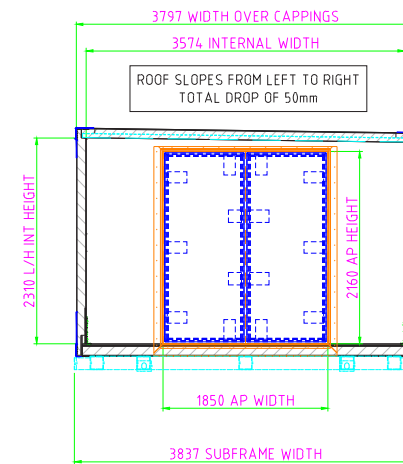

PLAN VIEW OF ASSEMBLED BOX

REAR VIEW OF ASSEMBLED BOX

SIDE VIEW OF ASSEMBLED BOX  
(R/H SIDE SHOWN +50mm ON L/H SIDE)

MODEL: CS14  
Capacity: 14 pallets  
Temperature Range: -26°C to +26°C

**BLUECUBE  
COLD STORES**  
PERFECTLY TAILORED...